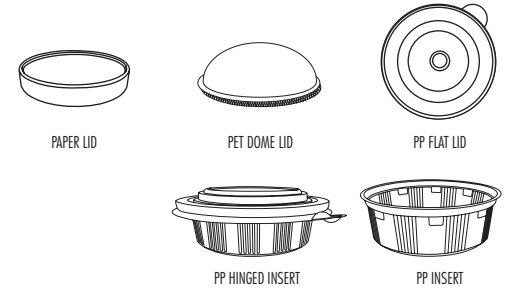

PAPER FOOD CONTAINER LIDS

ITEM#	DESCRIPTION	RIM DIAMETER (MM)	CASE DIMENSIONS				WEIGHT		PALLET CONFIGURATION			PACKAGING			UPC CODE
			LENGTH (INCHES)	WIDTH (INCHES)	HEIGHT (INCHES)	CASE CUBE (CU. FT)	GROSS WEIGHT (LBS)	NET WEIGHT (LBS)	CASES/ TIERS	TIERS/ PALLETS	PALLET CONFIG.	SLEEVES PER CASE	COUNT PER SLEEVE	CASE (PCS/ CASE)	
C-KDL76-PP	PP Flat Lids for 4 oz Food Containers - Vented	76	16.38	13.25	12.50	1.57	5.03	3.92	9	4	36	20	50	1,000	815812014158
C-KDL87-PP	PP Flat Lids for 5 oz Food Containers - Vented	87	18.38	14.75	12.88	2.02	6.53	5.42	9	9	81	20	50	1,000	815812015582
C-KDL95-PP	PP Flat Lids for 8 oz Food Containers - Vented	95	19.50	13.13	15.63	2.32	7.70	6.60	7	5	35	20	50	1,000	877183003179
C-KDL96-PP	PP Flat Lids for 6, 10 oz Food Containers - Vented	96	19.88	10.50	16.13	1.95	9.90	8.14	7	5	35	20	50	1,000	815812012031
C-KDL100-PP	PP Flat Lids for 12 oz Food Containers - Vented	100	21.38	12.75	16.88	2.66	8.80	7.70	7	5	35	20	50	1,000	877183003193
C-KDL112-PP	PP Flat Lids for 16 oz Food Containers - Vented	112	23.00	12.88	18.38	3.15	11.02	9.48	6	5	30	20	50	1,000	877183003216
C-KDL127-PP	PP Flat Lids for 20 oz Food Containers - Vented	127	20.75	13.13	15.50	2.44	8.80	7.70	7	5	35	12	50	600	877183003230
C-KDL142-PP	PP Flat Lids for 24-32 oz Food Containers - Vented	142	22.78	12.50	17.25	2.84	9.90	8.80	6	5	30	12	50	600	877183003254
C-KDL76-PET	PET Round Dome Lids 4 oz Food Containers	76	16.13	13.13	10.50	1.29	7.69	5.93	9	7	63	20	50	1,000	877183000109
C-KDL87-PET	PET Round Dome Lids 5 oz Food Containers	87	18.00	14.75	10.75	1.65	8.77	7.67	10	5	50	20	50	1,000	877183005111
C-KDL95-PET	PET Round Dome Lids 8 oz Food Containers	95	20.00	16.13	14.25	2.66	8.80	7.50	6	6	36	20	50	1,000	877183003070
C-KDL96-PET	PET Round Dome Lids 6, 10 oz Food Containers	96	19.75	16.13	11.00	2.03	11.31	9.11	7	6	42	20	50	1,000	877183003056
C-KDL106-PET	PET Round Dome Lids 12 oz Food Containers	100	21.75	17.63	12.25	2.72	11.90	10.50	4	7	28	20	50	1,000	877183003094
C-KDL116-PET	PET Round Dome Lids 16 oz Food Containers	116	23.25	19.25	11.13	2.88	13.40	12.10	4	8	32	20	50	1,000	877183003117
C-KDL130-PET	PET Round Dome Lids 20 oz Food Containers	127	21.63	16.75	11.88	2.49	10.10	9.00	4	7	28	12	50	600	877183001311
C-KDL142-PET	PET Straight Dome Lid 24-32 oz Food Containers	142	24.00	18.25	12.50	3.17	14.05	11.88	4	7	28	12	50	600	877183004732
C-KDL96-PPRW	Paper lid for 6/10 oz Paper Food Container (White)	96	21.65	17.72	26.38	5.86	19.51	17.31	4	3	12	20	50	1000	810009919971
C-KDL142-IS	18 oz PP Insert for 24-32 oz Food Container	139	22.83	17.32	11.81	2.7	11.09	8.89	4	4	16	12	50	600	810009919834
C-HDL142-IS	16 oz PP Hinged Insert for 24-32 oz Food Container	142	23.62	16.93	18.50	4.28	13.67	11.46	5	5	25	6	50	300	810098621649